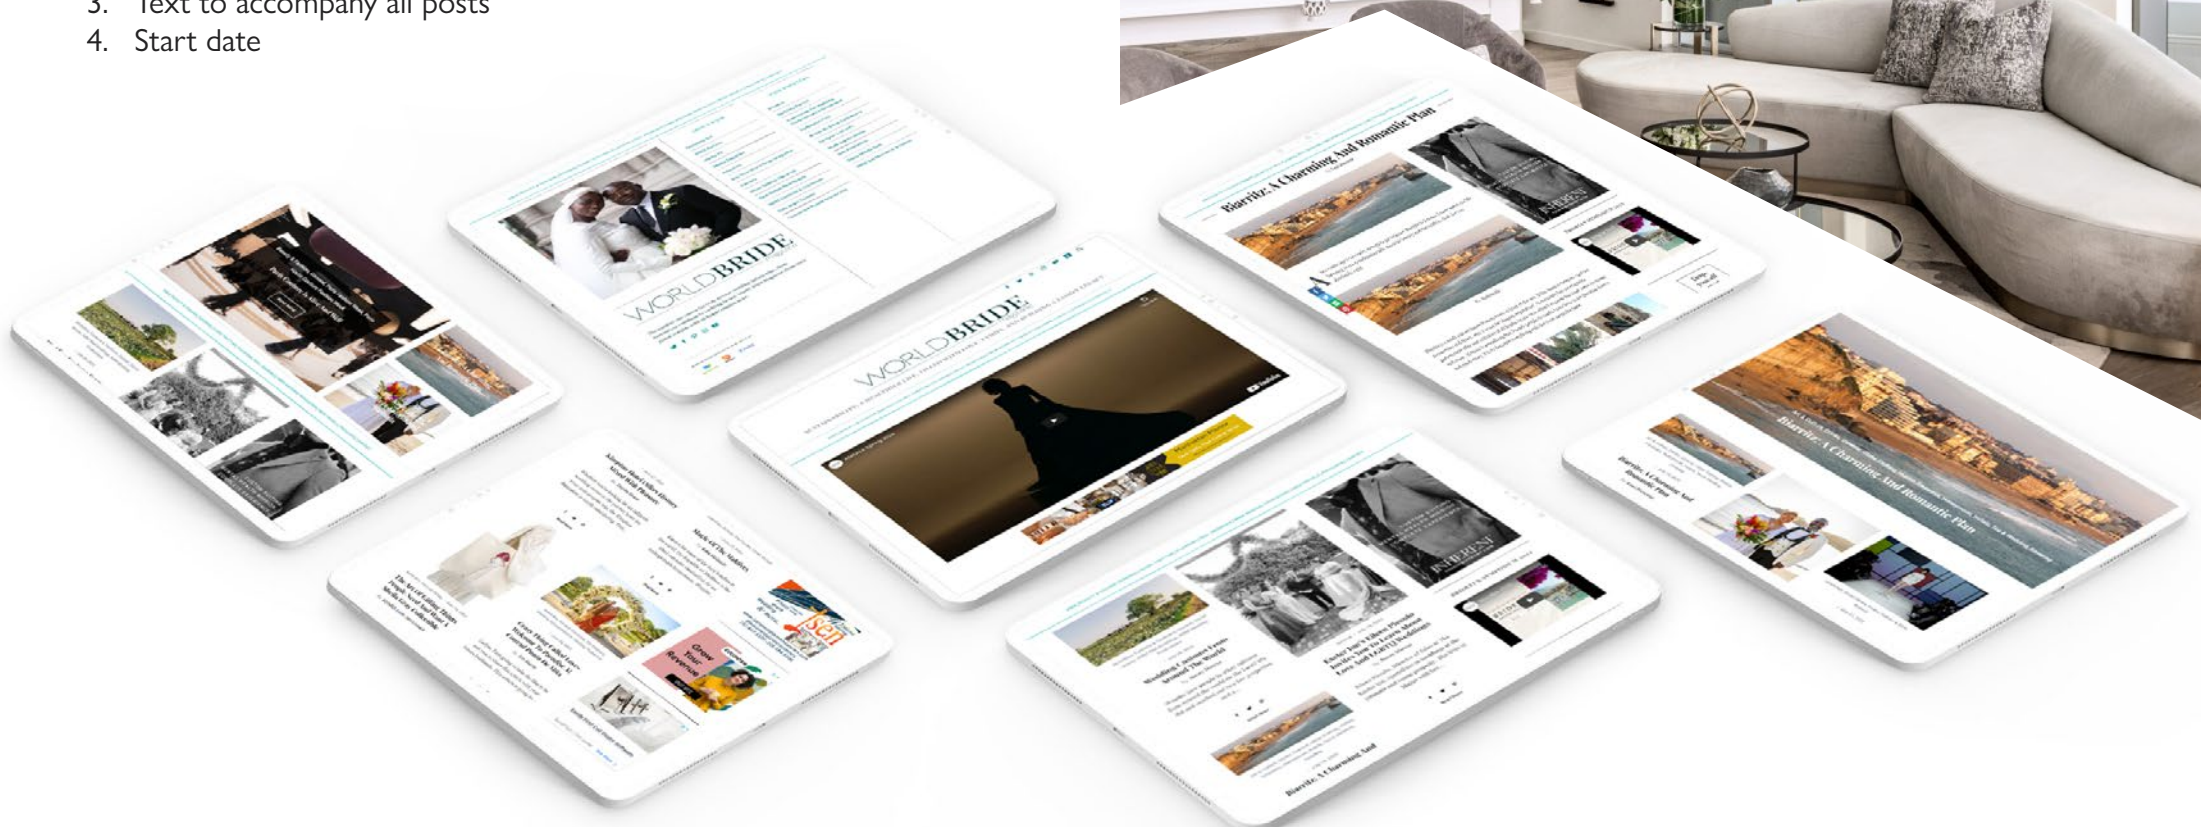

WBM SUBMISSION DELIVERABLES & CLIENT RESPONSIBILITIES

World Bride Magazine is happy to accept sponsored posts and real wedding submission to our platforms. Each submission will be evaluated by one of our editors who will contact you if there is interest.

SPONSORED POSTS ON WBM WEBSITE SOCIAL MEDIA PROMOTIONS OF SUBMISSION

Posts will be uploaded within 72 hours after receipt of correct materials from client

CLIENT TO PROVIDE

1. Payment in full
2. Materials based on wbm specs (high res images and edited copy)
3. Text to accompany all posts
4. Start date